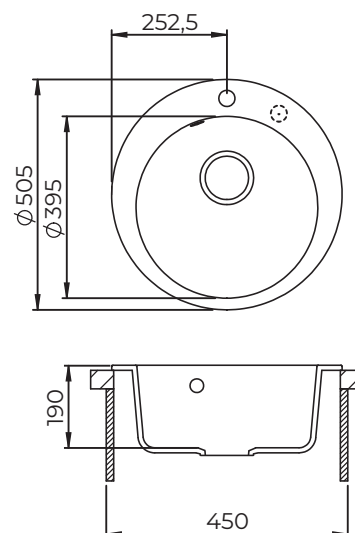

SR100

Single bowl SILICSANA® composite granite kitchen sink

Brand
Line
Country of origin

HELIKA
Clarus
LITHUANIA

Technical Information

Recommended min. cabinet	45 cm
Installation type	Topmount
Reversible	No
Bowl configuration	One Bowl
Sink dimensions	Ø505 mm
Bowl dimensions	Ø395 mm
Bowl depth	190 mm
Material	SILICSANA artificial granite
Tray	No
Drilled hole for accessories	No 1 fully drilled hole
Drain size	Ø90 mm
Overflow	Round, Ø30 mm
Net weight	6,5 kg

Included with product

Cut-out template
 Installations and care instruction
 Top Mounting Clips
 Strainer AQF-001V HELIKA (W) or AQF-002V HELIKA (AW) or AQL-002V HELIKA (AWP) | Country of origin: Italy
 Gross weight: 10,0 kg